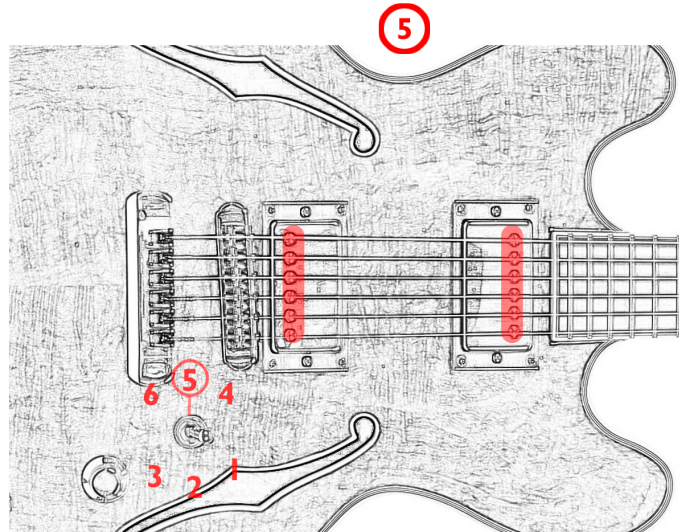

DeJaWu[®]
Handcrafted Guitars

DEJAWU E-SPECIAL - FREEWAY 6-POSITION TOGGLE SWITCH

1 2 3 = HUMBUCKER 4 5 6 = SINGLE COIL

Dejauw E-Special: [Free-Way 3x3-05 Ultra](#) 6-Position Toggle Switch