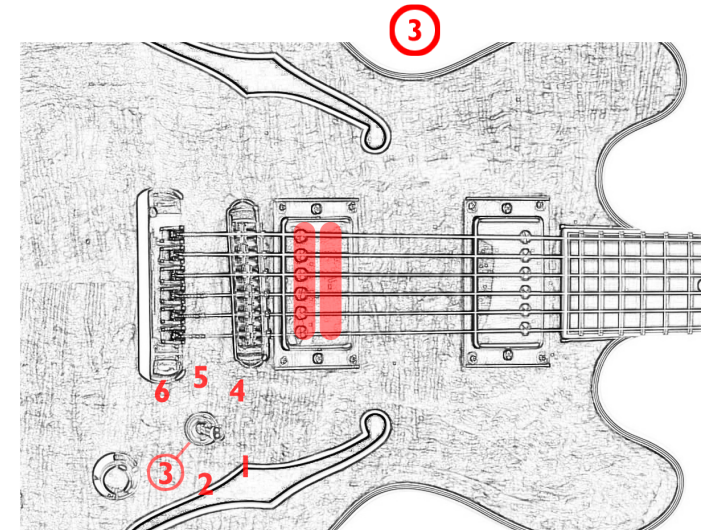

DeJaWu[®]
Handcrafted Guitars

DEJAWU E-SPECIAL - FREEWAY 6-POSITION TOGGLE SWITCH

1 2 3 = HUMBUCKER 4 5 6 = SINGLE COIL

Dejauw E-Special: [Free-Way 3x3-05 Ultra](#) 6-Position Toggle Switch