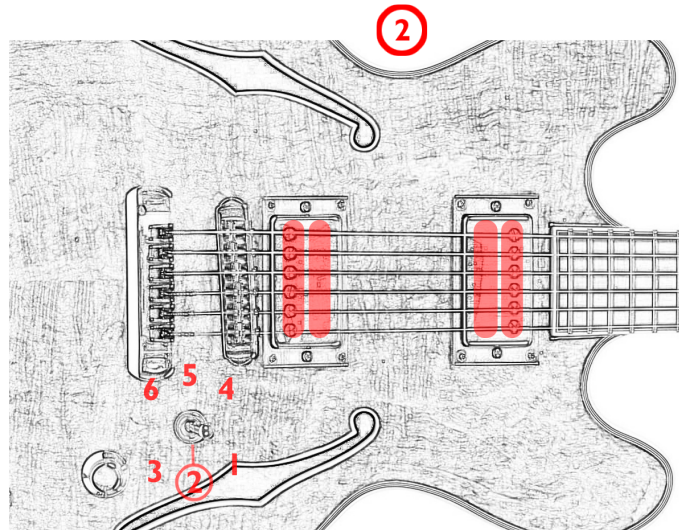

DeJaWu[®]
Handcrafted Guitars

DEJAWU E-SPECIAL - FREEWAY 6-POSITION TOGGLE SWITCH

1 2 3 = HUMBUCKER 4 5 6 = SINGLE COIL

Dejauw E-Special: [Free-Way 3x3-05 Ultra](#) 6-Position Toggle Switch