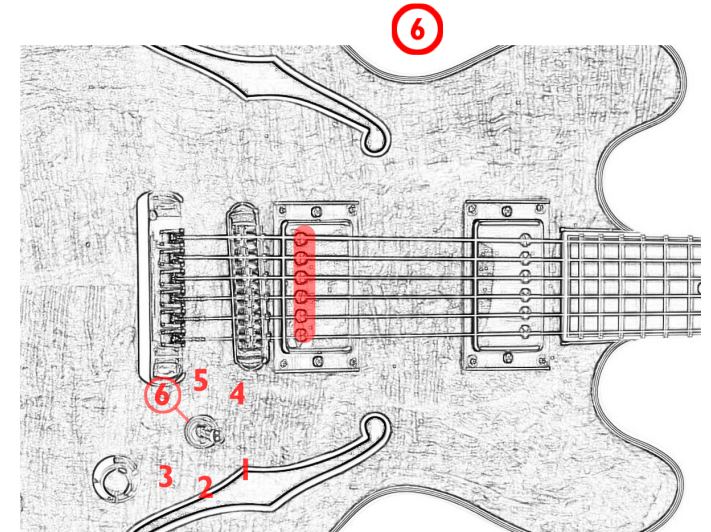

DeJaWu[®]
Handcrafted Guitars

DEJAWU E-SPECIAL - FREEWAY 6-POSITION TOGGLE SWITCH

1 2 3 = HUMBUCKER 4 5 6 = SINGLE COIL

Dejauw E-Special: [Free-Way 3x3-05 Ultra](#) 6-Position Toggle Switch