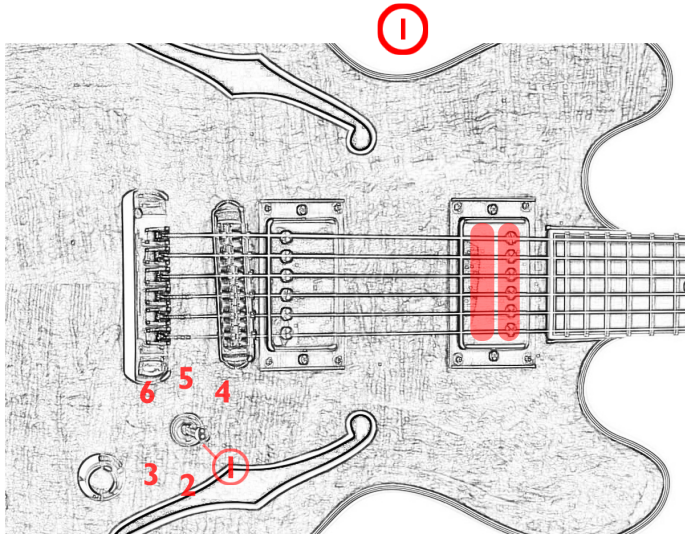

DeJaWu[®]
Handcrafted Guitars

DEJAWU E-SPECIAL - FREEWAY 6-POSITION TOGGLE SWITCH

1 2 3 = HUMBUCKER 4 5 6 = SINGLE COIL

Dejauw E-Special: [Free-Way 3x3-05 Ultra](#) 6-Position Toggle Switch