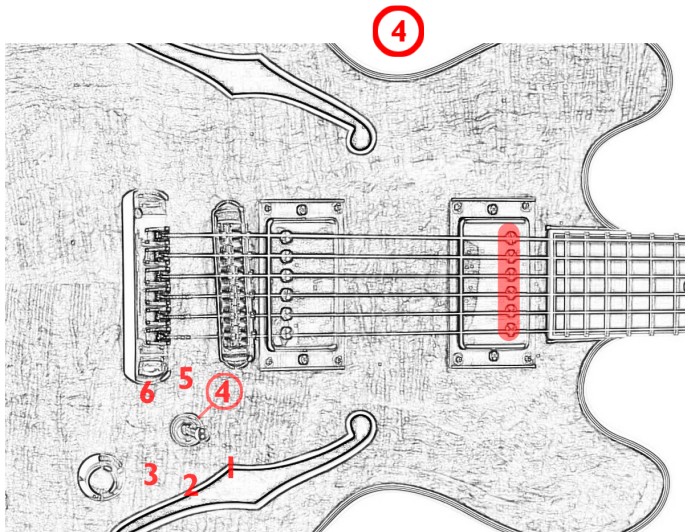

DeJaWu[®]
Handcrafted Guitars

DEJAWU E-SPECIAL - FREEWAY 6-POSITION TOGGLE SWITCH

1 2 3 = HUMBUCKER 4 5 6 = SINGLE COIL

Dejauw E-Special: [Free-Way 3x3-05 Ultra](#) 6-Position Toggle Switch