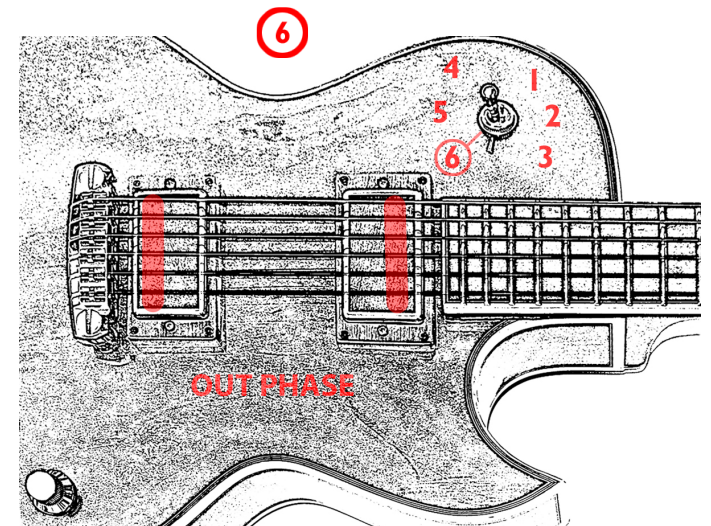

DeJaWu[®]
Handcrafted Guitars

DEJAWU L-PREMIUM - FREEWAY 6-POSITION TOGGLE SWITCH

1 2 3 = HUMBucker 4 5 6 = SINGLE COIL

Dejau L-Premium: [Free-Way 3x3-05 Ultra](#) 6-Position Toggle Switch