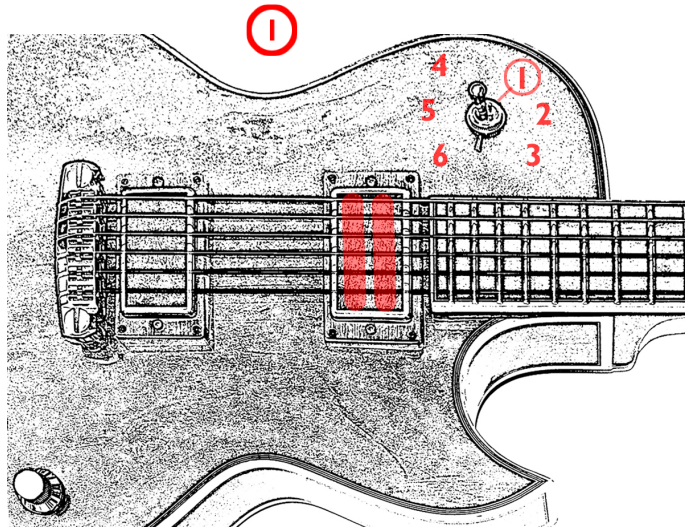

DeJaWu[®]
Handcrafted Guitars

DEJAWU L-PREMIUM - FREEWAY 6-POSITION TOGGLE SWITCH

1 2 3 = HUMBucker 4 5 6 = SINGLE COIL

Dejau L-Premium: [Free-Way 3x3-05 Ultra](#) 6-Position Toggle Switch