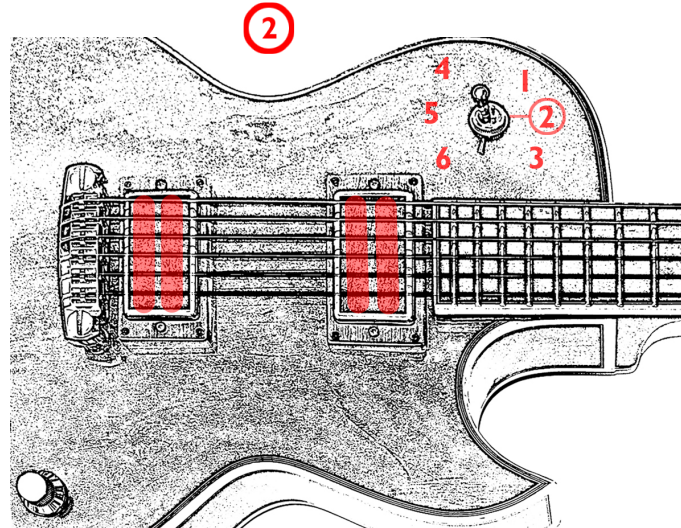

DeJaWu[®]
Handcrafted Guitars

DEJAWU L-PREMIUM - FREEWAY 6-POSITION TOGGLE SWITCH

1 2 3 = HUMBucker 4 5 6 = SINGLE COIL

Dejau L-Premium: [Free-Way 3x3-05 Ultra](#) 6-Position Toggle Switch