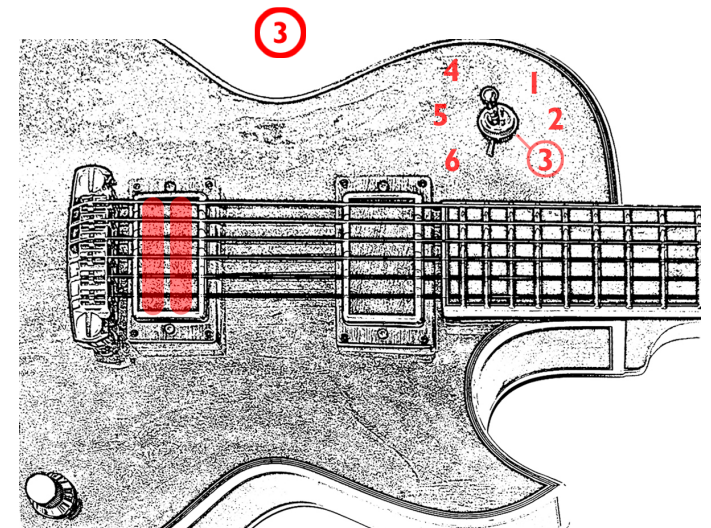

DeJaWu[®]
Handcrafted Guitars

DEJAWU L-PREMIUM - FREEWAY 6-POSITION TOGGLE SWITCH

1 2 3 = HUMBucker 4 5 6 = SINGLE COIL

Dejau L-Premium: [Free-Way 3x3-05 Ultra](#) 6-Position Toggle Switch