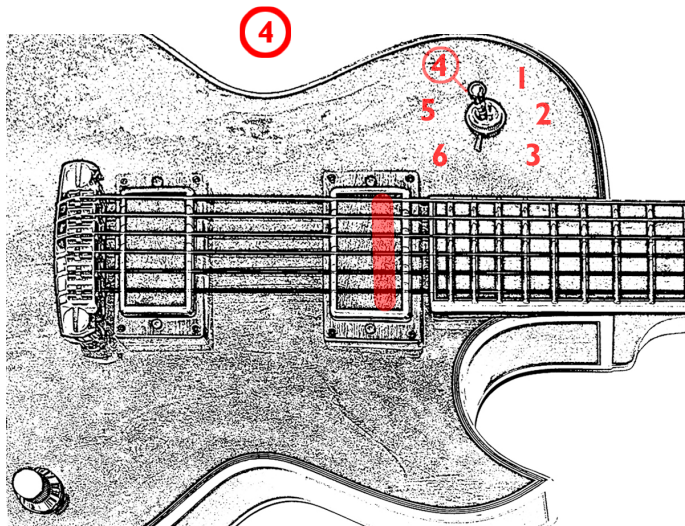

DeJaWu[®]
Handcrafted Guitars

DEJAWU L-PREMIUM - FREEWAY 6-POSITION TOGGLE SWITCH

1 2 3 = HUMBucker 4 5 6 = SINGLE COIL

Dejau L-Premium: [Free-Way 3x3-05 Ultra](#) 6-Position Toggle Switch