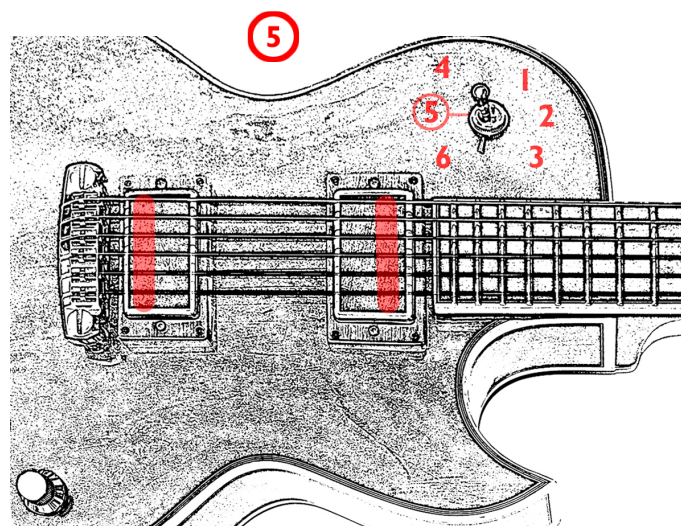

DeJaWu[®]
Handcrafted Guitars

DEJAWU L-PREMIUM - FREEWAY 6-POSITION TOGGLE SWITCH

1 2 3 = HUMBucker 4 5 6 = SINGLE COIL

Dejau L-Premium: [Free-Way 3x3-05 Ultra](#) 6-Position Toggle Switch